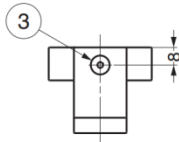

Parts Included

- Pan head tapping screw 4×32
- Hexagon socket countersunk head screw M4×8

No.	Part Name	Material	Finish
①	Base	Aluminium	Anodized
②	Arm	Aluminium	Anodized
③	Socket Screw	Stainless Steel	Painting

Parts Included

- Pan head tapping screw 4×32
- Hexagon socket countersunk head screw M4×8

No.	Part Name	Material	Finish
①	Base	Aluminium	Shot Blast, Anodized
②	Arm	Aluminium	Shot Blast, Anodized
③	Plate	Brass	As below
④	Screw	Stainless Steel	Painting