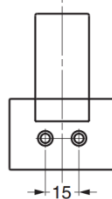

Parts Included

- Pan head tapping screw 4×32
- Hexagon socket countersunk head screw M4×8

No.	Part Name	Material	Finish
①	Base	Aluminium	Anodized
②	Arm	Aluminium	Anodized
③	Socket Screw	Stainless Steel	Painting

Part No.	Colour	Load Capacity	
GPXB-UM05-101-ST	Plain	98 N	10 kg
GPXB-UM05-101-BL	Black		

GPXB-UM05-Q1 Coat Hook (Urban Metal / Quest Series)

Features

- Decorative plate fitted into the hook arm represents modern luxury style
- Combination of simple form and decorative plate suits modern / classic interior design

Parts Included

- Pan head tapping screw 4×32
- Hexagon socket countersunk head screw M4×8

No.	Part Name	Material	Finish
①	Base	Aluminium	Shot Blast, Anodized
②	Arm	Aluminium	Shot Blast, Anodized
③	Plate	Brass	As below
④	Screw	Stainless Steel	Painting

Part No.	Colour (Arm / Base)	Finish / Colour (Plate)	Load Capacity	
GPXB-UM05-101-Q1-BL	Black	Black Nickel / Black	98 N	10 kg
GPXB-UM05-101-Q1-GL	Gold	Gold		