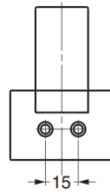

Parts Included

- Pan head tapping screw 4×32
- Hexagon socket countersunk head screw M4×8

No.	Part Name	Material	Finish
①	Base	Aluminium	Anodized
②	Arm	Aluminium	Anodized
③	Socket Screw	Stainless Steel	Painting

Part No.	Colour	Load Capacity	
GPXB-UM05-101-ST	Plain	98 N	10 kg
GPXB-UM05-101-BL	Black		

GPXB-UM05-Q1 Coat Hook (Urban Metal / Quest Series)

Features

- Decorative plate fitted into the hook arm represents modern luxury style
- Combination of simple form and decorative plate suits modern / classic interior design

Parts Included

- Pan head tapping screw 4×32
- Hexagon socket countersunk head screw M4×8

No.	Part Name	Material	Finish
①	Base	Aluminium	Shot Blast, Anodized
②	Arm	Aluminium	Shot Blast, Anodized
③	Plate	Brass	As below
④	Screw	Stainless Steel	Painting

Part No.	Colour (Arm / Base)	Finish / Colour (Plate)	Load Capacity	
GPXB-UM05-101-Q1-BL	Black	Black Nickel / Black	98 N	10 kg
GPXB-UM05-101-Q1-GL	Gold	Gold		