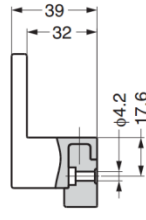

Parts Included

- Pan head tapping screw 4×32
- Hexagon socket countersunk head screw M4×8

No.	Part Name	Material	Finish
①	Base	Aluminium	Anodized
②	Arm	Aluminium	Anodized
③	Socket Screw	Stainless Steel	Painting

Parts Included

- Pan head tapping screw 4×32
- Hexagon socket countersunk head screw M4×8

No.	Part Name	Material	Finish
①	Base	Aluminium	Shot Blast, Anodized
②	Arm	Aluminium	Shot Blast, Anodized
③	Plate	Brass	As below
④	Screw	Stainless Steel	Painting

Part No.	Colour (Arm / Base)	Finish / Colour (Plate)	Load Capacity	
GPXB-UM05-101-Q1-BL	Black	Black Nickel / Black	98 N	10 kg
GPXB-UM05-101-Q1-GL	Gold	Gold		