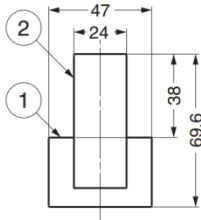

Parts Included

- Pan head tapping screw 4×32
- Hexagon socket countersunk head screw M4×8

No.	Part Name	Material	Finish
①	Base	Aluminium	Anodized
②	Arm	Aluminium	Anodized
③	Socket Screw	Stainless Steel	Painting

Part No.	Colour	Load Capacity	
GPXB-UM05-101-ST	Plain	98 N	10 kg
GPXB-UM05-101-BL	Black		

GPXB-UM05-Q1 Coat Hook (Urban Metal / Quest Series)

Features

- Decorative plate fitted into the hook arm represents modern luxury style
- Combination of simple form and decorative plate suits modern / classic interior design

Parts Included

- Pan head tapping screw 4×32
- Hexagon socket countersunk head screw M4×8

No.	Part Name	Material	Finish
①	Base	Aluminium	Shot Blast, Anodized
②	Arm	Aluminium	Shot Blast, Anodized
③	Plate	Brass	As below
④	Screw	Stainless Steel	Painting

Part No.	Colour (Arm / Base)	Finish / Colour (Plate)	Load Capacity	
GPXB-UM05-101-Q1-BL	Black	Black Nickel / Black	98 N	10 kg
GPXB-UM05-101-Q1-GL	Gold	Gold		