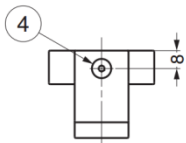

Parts Included

- Pan head tapping screw 4×32
- Hexagon socket countersunk head screw M4×8

No.	Part Name	Material	Finish
①	Base	Aluminium	Anodized
②	Arm	Aluminium	Anodized
③	Socket Screw	Stainless Steel	Painting

Part No.	Colour	Load Capacity	
GPXB-UM05-101-ST	Plain	98 N	10 kg
GPXB-UM05-101-BL	Black		

GPXB-UM05-Q1 Coat Hook (Urban Metal / Quest Series)

Features

- Decorative plate fitted into the hook arm represents modern luxury style
- Combination of simple form and decorative plate suits modern / classic interior design

Parts Included

- Pan head tapping screw 4×32
- Hexagon socket countersunk head screw M4×8

No.	Part Name	Material	Finish
①	Base	Aluminium	Shot Blast, Anodized
②	Arm	Aluminium	Shot Blast, Anodized
③	Plate	Brass	As below
④	Screw	Stainless Steel	Painting