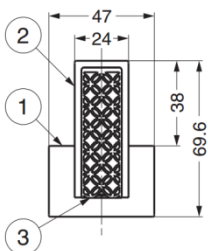

Parts Included

- Pan head tapping screw 4×32
- Hexagon socket countersunk head screw M4×8

No.	Part Name	Material	Finish
①	Base	Aluminium	Anodized
②	Arm	Aluminium	Anodized
③	Socket Screw	Stainless Steel	Painting

Part No.	Colour	Load Capacity	
GPXB-UM05-101-ST	Plain	98 N	10 kg
GPXB-UM05-101-BL	Black		

GPXB-UM05-Q1 Coat Hook (Urban Metal / Quest Series)

Features

- Decorative plate fitted into the hook arm represents modern luxury style
- Combination of simple form and decorative plate suits modern / classic interior design

Parts Included

- Pan head tapping screw 4×32
- Hexagon socket countersunk head screw M4×8

No.	Part Name	Material	Finish
①	Base	Aluminium	Shot Blast, Anodized
②	Arm	Aluminium	Shot Blast, Anodized
③	Plate	Brass	As below
④	Screw	Stainless Steel	Painting

Part No.	Colour (Arm / Base)	Finish / Colour (Plate)	Load Capacity	
GPXB-UM05-101-Q1-BL	Black	Black Nickel / Black	98 N	10 kg
GPXB-UM05-101-Q1-GL	Gold	Gold		